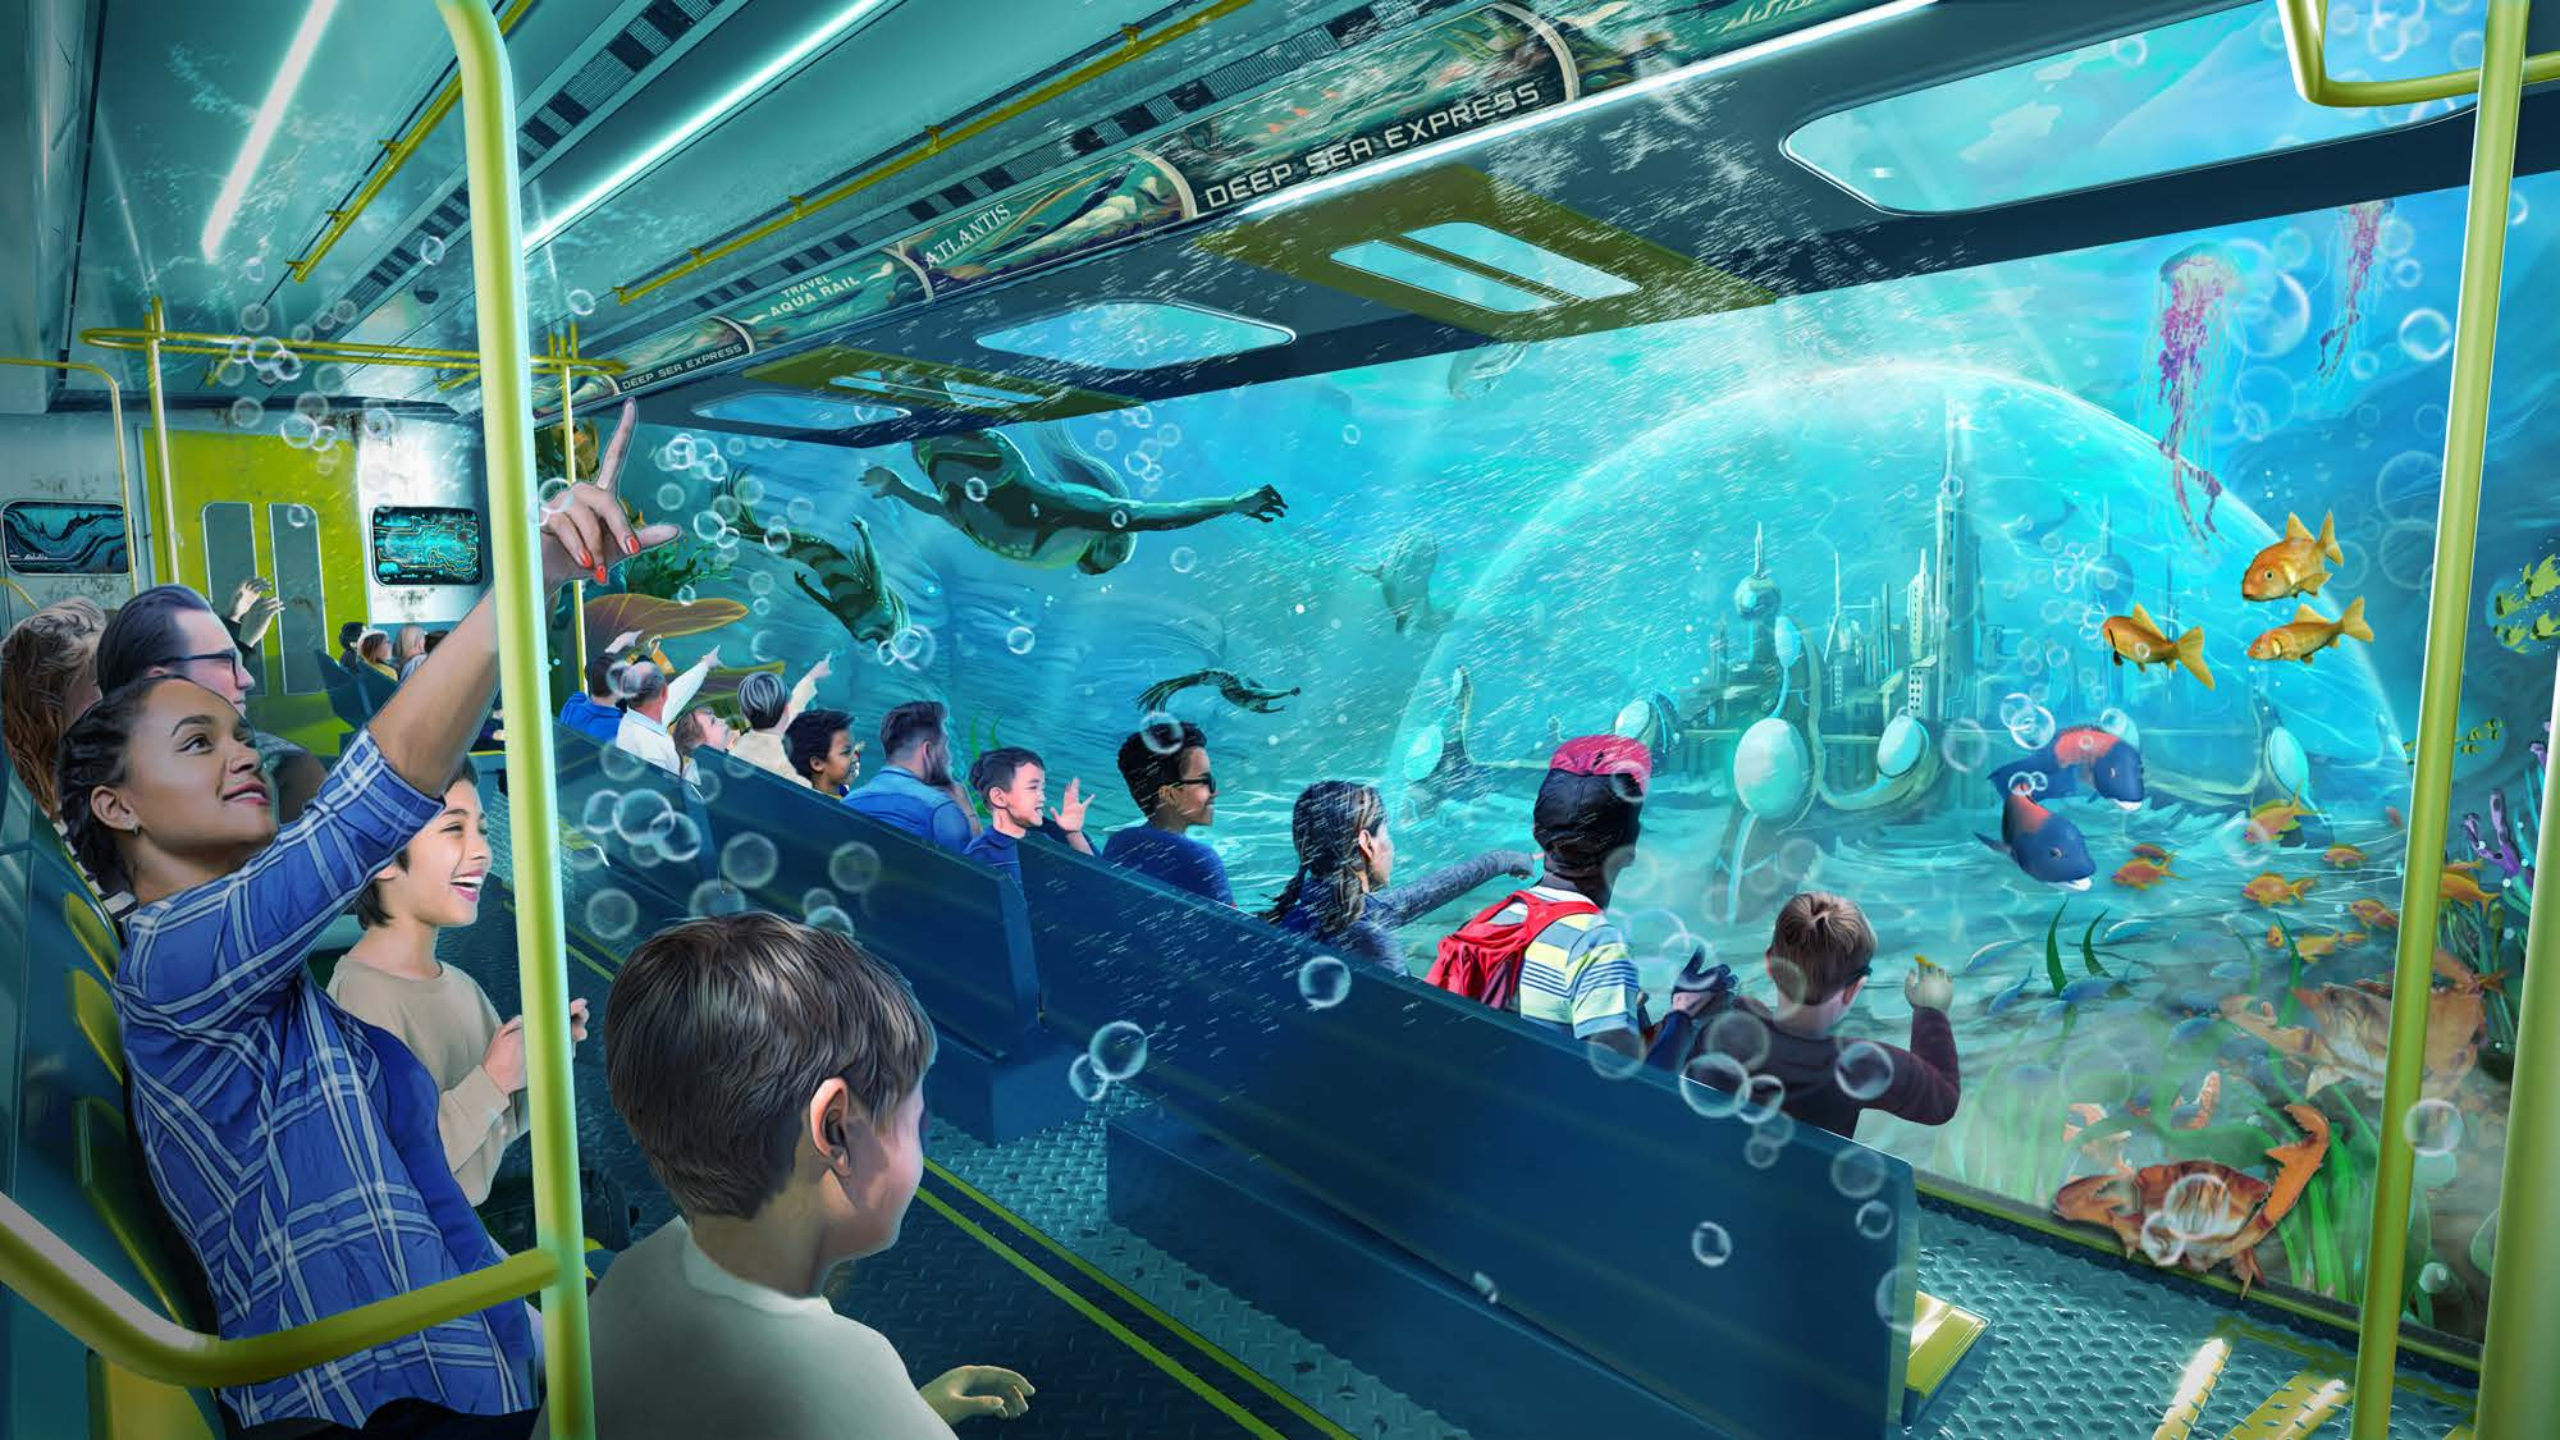

DEEP SEA EXPRESS

ATLANTIS

TRAVEL
AQUA RAIL

DEEP SEA EXPRESS